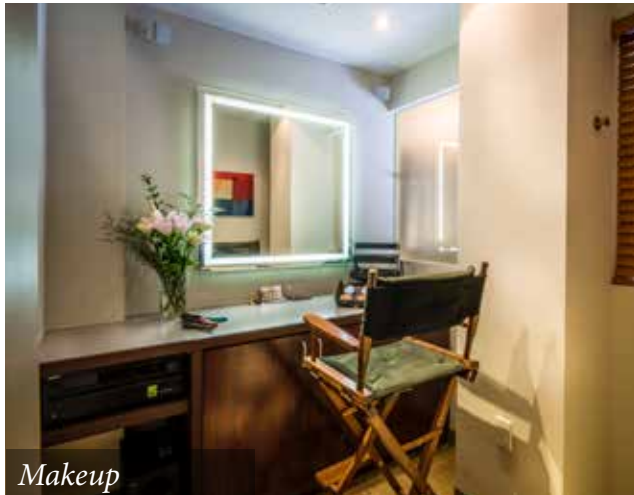

NEW YORK STUDIOS

Located at 127 East 31st Street in Midtown Manhattan, steps away from major transit hubs, The Switch New York offers a full range of studio and transmission services including: live studio inserts, satellite media tours, voice overs, secure digital media playouts and access to The Switch Network for connectivity throughout the world.

Studio and Master Control Room Services

- SMT studio suited for multiple talent interviews, product staging, voiceovers and demos featuring Sony XDCam camera and traditional Tungsten DMX lighting
- Smaller studio perfect for single talent news inserts featuring Sony XDCam Camera and LED DMX Lighting
- In-house Teleprompter services for both studios
- A wide selection of NY backgrounds from skylines to Times Square
- Stanton remote camera operation
- Direct access to The Switch Network for global connectivity
- A full complement of catering services